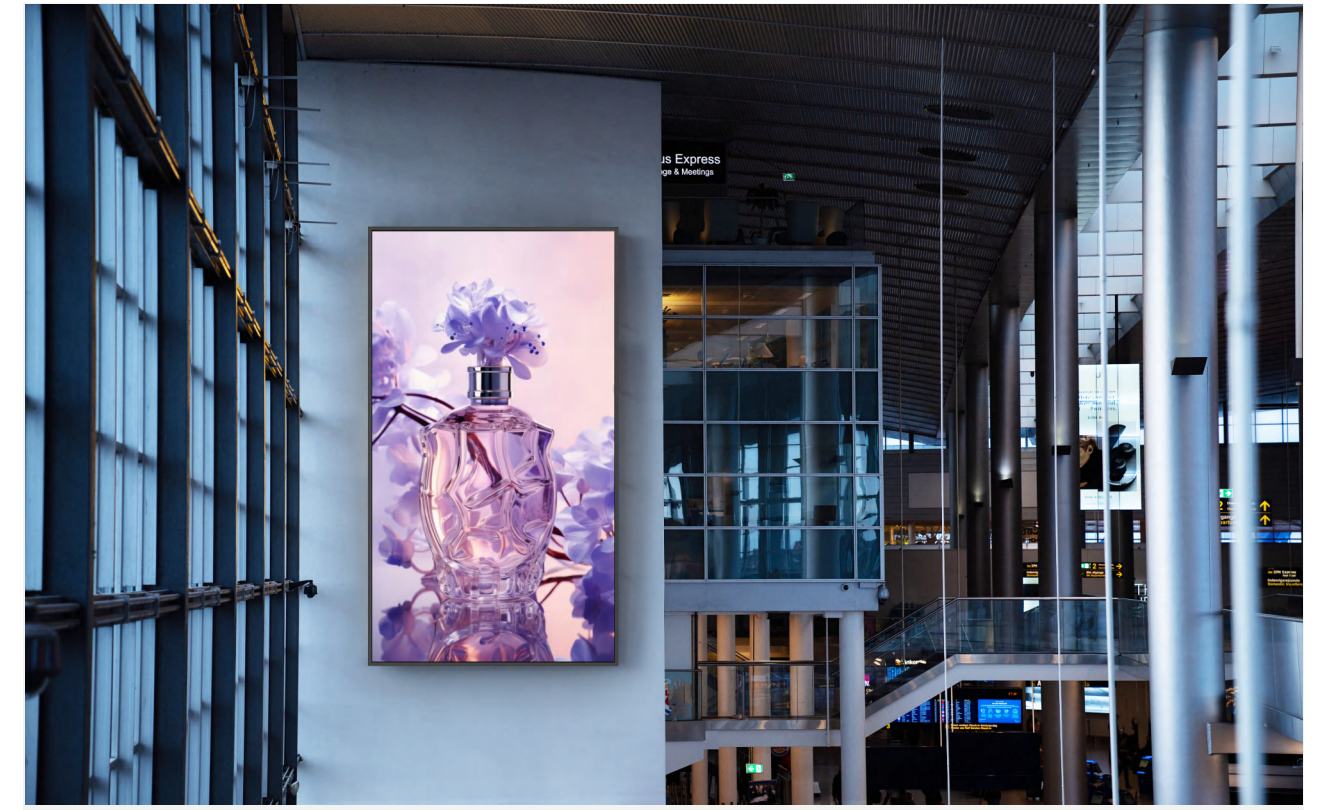

Consistent and stable performance throughout 24 hours of continuous operation. This feature makes it exceptionally well-suited for uninterrupted commercial usage, ensuring reliability in demanding environments.

Effortlessly Manage and Distribute Content

MAXHUB Pivot is a device management tool that enables IT administrators to efficiently manage devices and remotely distribute content.