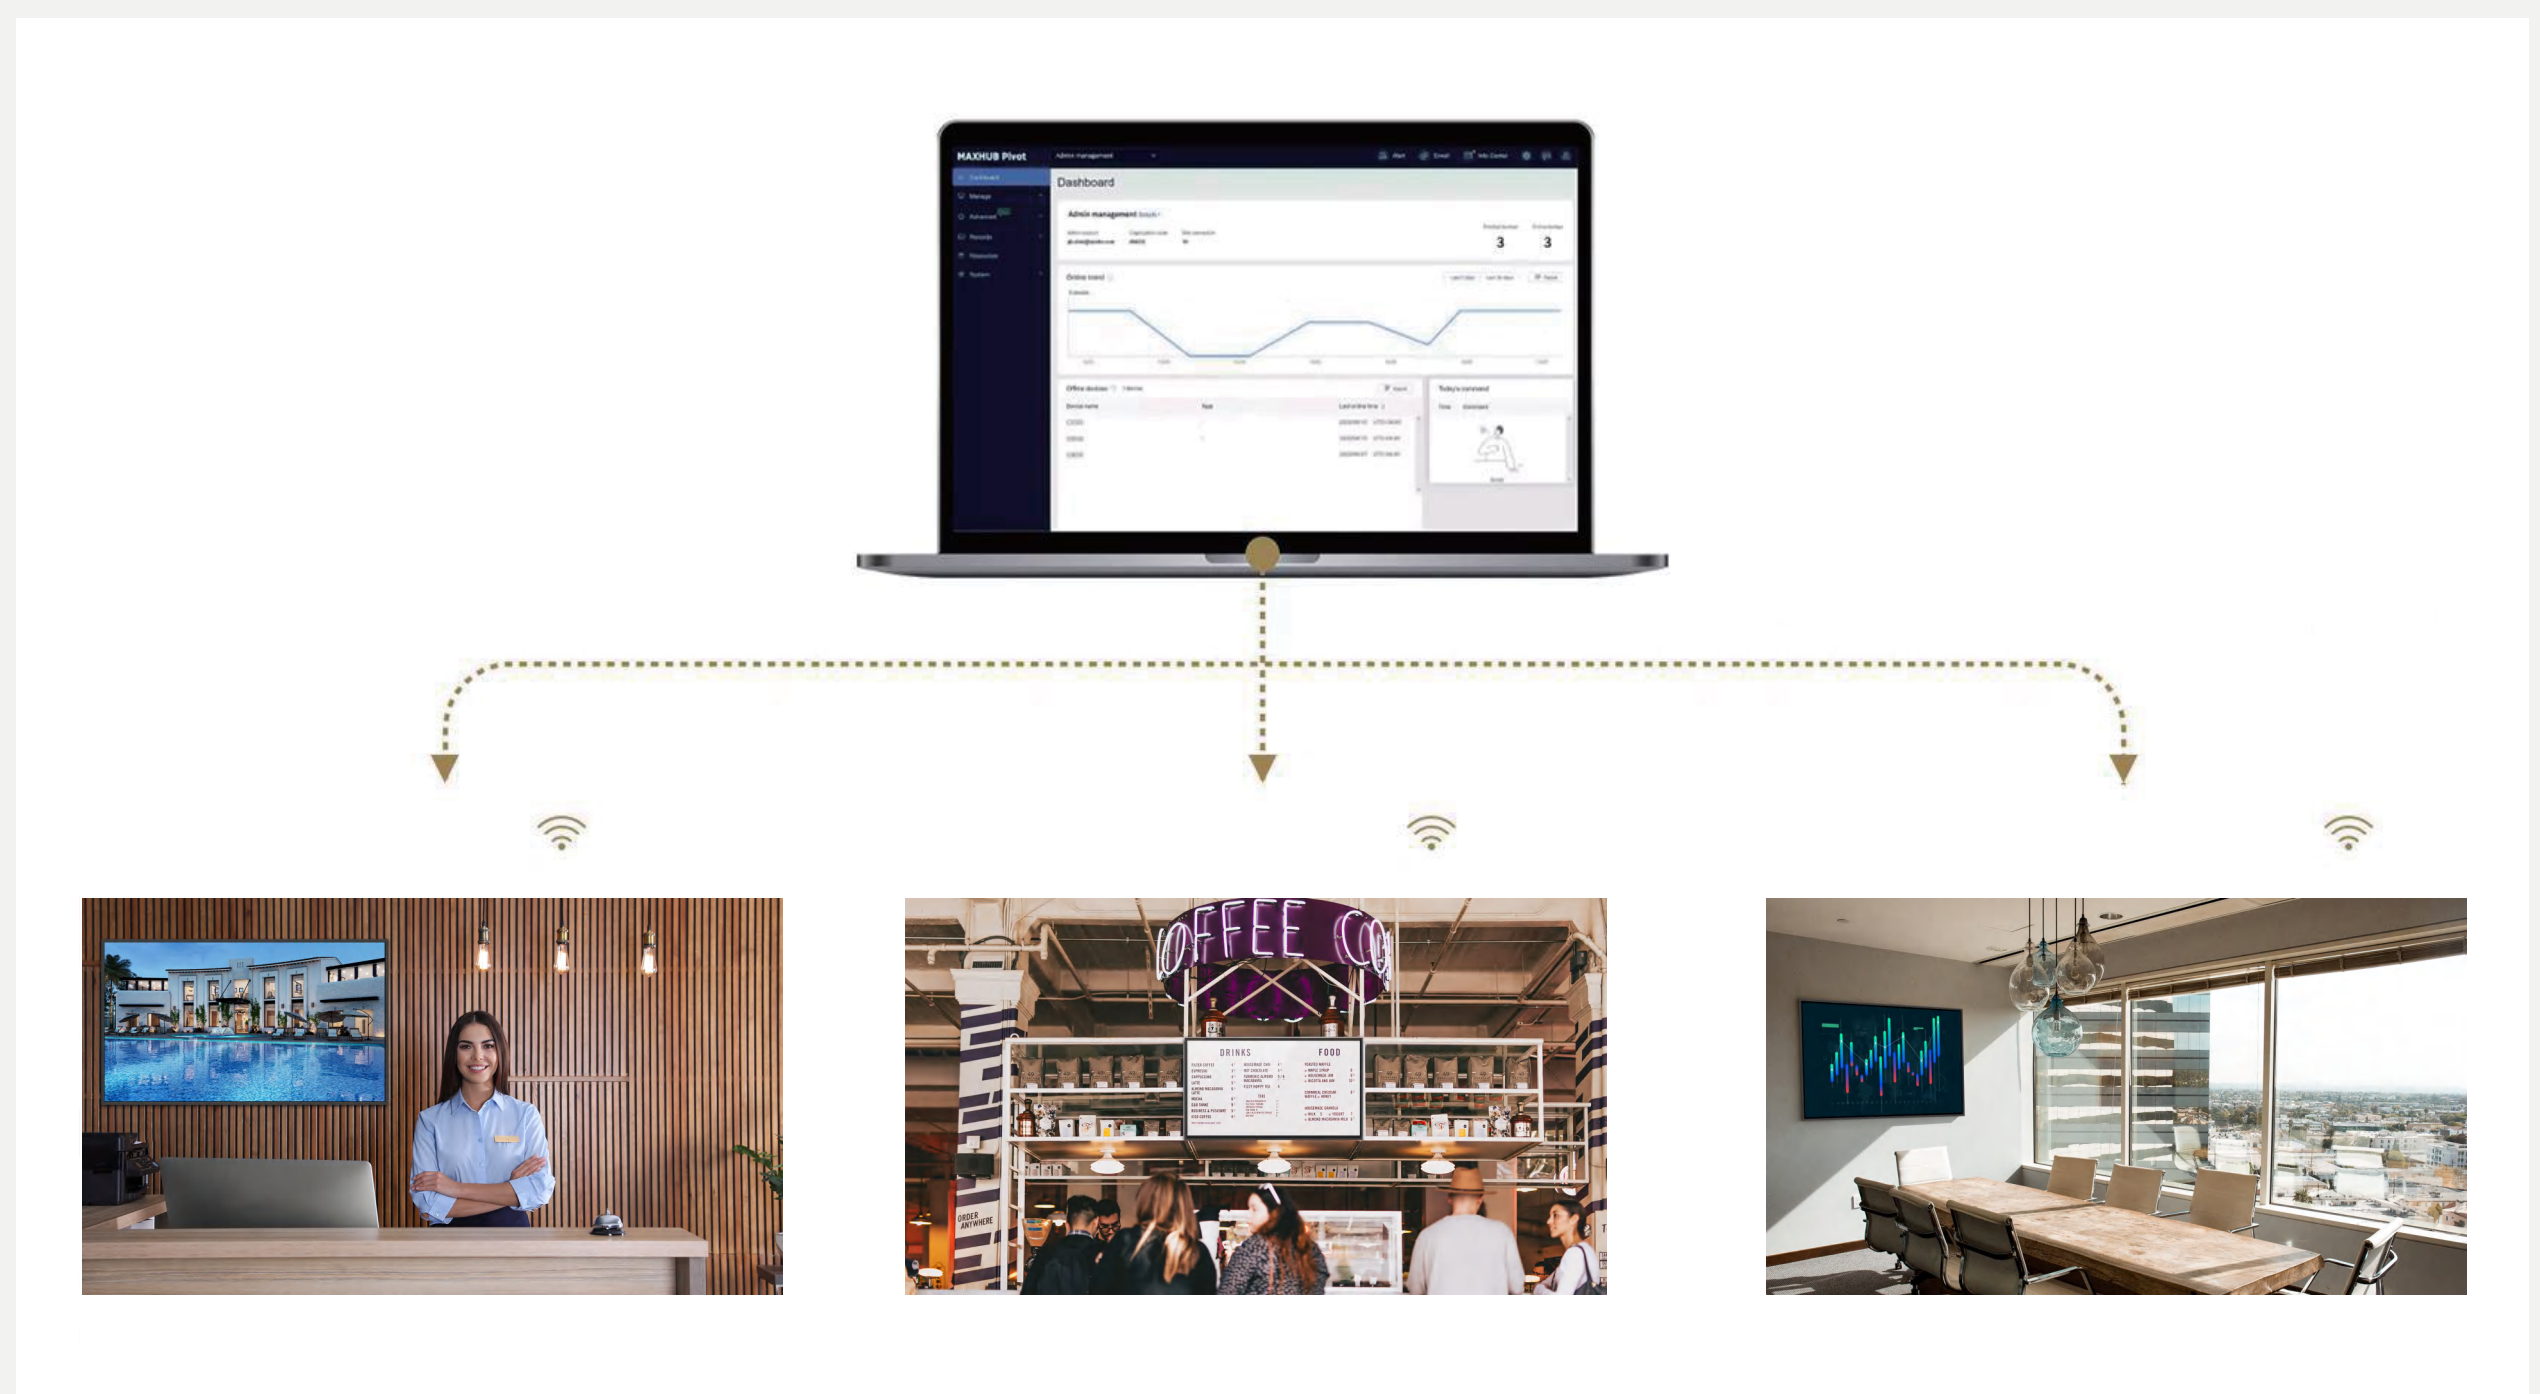

Stable and multifunctional design for business

Effortlessly manage and distribute content

Crystal-Clear Detail, anywhere

The combination of 4K UHD resolution and high brightness ensures true-to-life detail.

(800 nits)

Incorporating a remarkable 4K UHD resolution alongside an impressive brightness level of 800 nits, the product ensures exceptionally vibrant and lifelike content presentation, capturing the public's attention effortlessly.

The full-function USB Type-C supports ScreenShare, making content sharing easy. NetworkShare allows for effortless network sharing, and the 65W power output enables connected PC charging that is faster than a typical charger.

Effortlessly Manage and Distribute Content

MAXHUB Pivot is a device management tool that enables IT administrators to efficiently manage devices and remotely distribute content.

Specification

Model	ND55CMA-T	ND65CMA-T	ND75CMA-T
Screen Size	55"	65"	75"
Screen Type	VA	VA	VA
Brightness	800 nits	800 nits	800 nits
Contrast Ratio	6,000:1 (Typ) 1,000,000:1 (Dynamic)	6,000:1 (Typ) 1,000,000:1 (Dynamic)	6,000:1 (Typ) 1,000,000:1 (Dynamic)
Resolution	4K UHD	4K UHD	4K UHD
Viewing Angle	178°(H/V)	178°(H/V)	178°(H/V)
Operating System	Android 11.0	Android 11.0	Android 11.0
OPS Capable	No	Yes	Yes
Wifi Module	SI07B	SI07B	SI07B
Speakers	2 × 10W	2 × 10W	2 × 10W
Thickness of Bezel	9.9mm	15.9mm	15.9mm
Portrait/Landscape Mode	Yes	Yes	Yes
Wall Mounting Mode	WIB4722A	WIB9080A	WIB9080A
Operation Hours	24/7	24/7	24/7
Life Time	≥50000 hours	≥50000 hours	≥50000 hours
N.W(kg)	13.40 kg 29.54 pounds	25.40 kg 56.0 pounds	34.65 kg 76.40 pounds